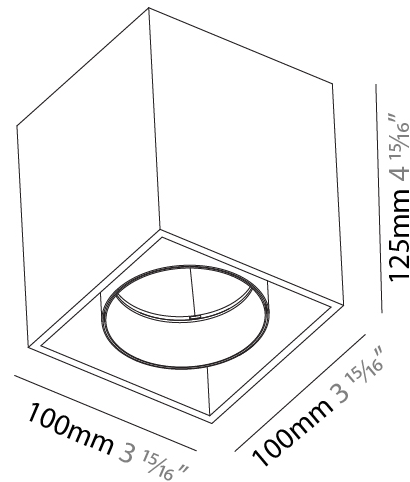

1. To build a product code in our configurator select the specify button on the base model # product page
2. To build a manual product code on this datasheet choose from the options listed below in blue font and add the suffix to the base model #

GENERAL

Series: Dice
Subseries: Dice ON
Brand: Prolicht
Division: Architectural
Mounting Type: Surface
Mounting Location: Ceiling
Subcategory: Ambient

PHYSICAL

Shape: Cube
Length (mm): 100
Length (in): 3 15/16
Width (mm): 100
Width (in): 3 15/16
Height (mm): 125
Height (in): 4 15/16
Light Distribution: Downlight
Weight (kg): 0.87
Weight (lbs): 1.92
Fixture Finish: SSR / BKV / CWI / CRY / HAB / UFT / ITA / RUA / FTG / MYG / LOD / PUS / FRO / FUP / KIA / POP / BLS / SPG / MEY / GOH / GUM / CHC / COM / ABZ / JAG / OBR / MOS / ROR
Fixture Material: Aluminum Die Cast

ELECTRICAL

Lamp Type: LED (Zhaga Standard)
Input Wattage (W): 10.1
Total Output Wattage (W): 9.25
Dimming: Tri-Mode (Non-Dimming and Phase Dimming (120Vac only) and 0-10V Dimming)
Driver Included: Yes
Driver Location: Integrated
Driver Type: Constant Current - Universal
Driver Class: Class 2
Input Voltage (V): 120 - 277
Constant Current (MA): 250

LED

Color Temperature (°K): 2700 / 3000 / 3500 / 4000
Max. Delivered Lumen (lm): 660 / 680 / 715 / 730
CRI: >90 CRI
Lamp Life (hrs): 50000

OPTICAL

Reflector: 14 / 19 / 36

RATINGS AND CERTIFICATIONS

Certified By: Certified for North American Standards
IP rating: IP20